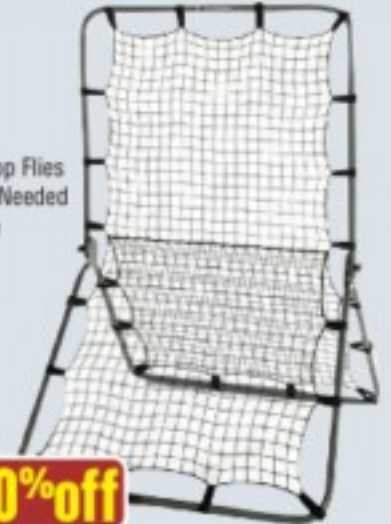

$30

50% off

LIMIT 2 PER CUSTOMER

BUY ONLINE# 2859408

Lacrosse Mini Goal Set

- Durable 3' x 3' PVC Goal with Sleeve Net
- 2 Fiddle Sticks
- 1 Mini Goalie Stick
- Softball
- Instruction Game Book & Key Rules
- Reg. $50